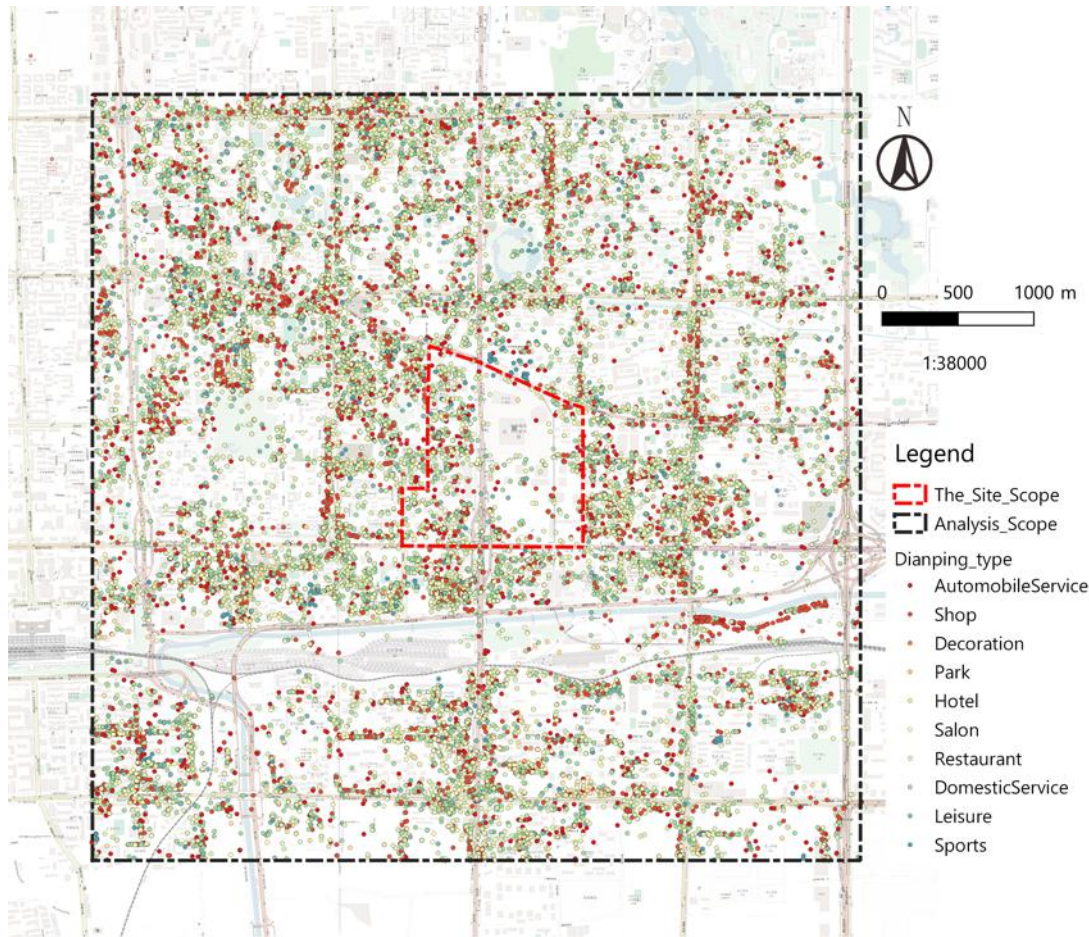

Data Contents

6. Dianping Comments

Type