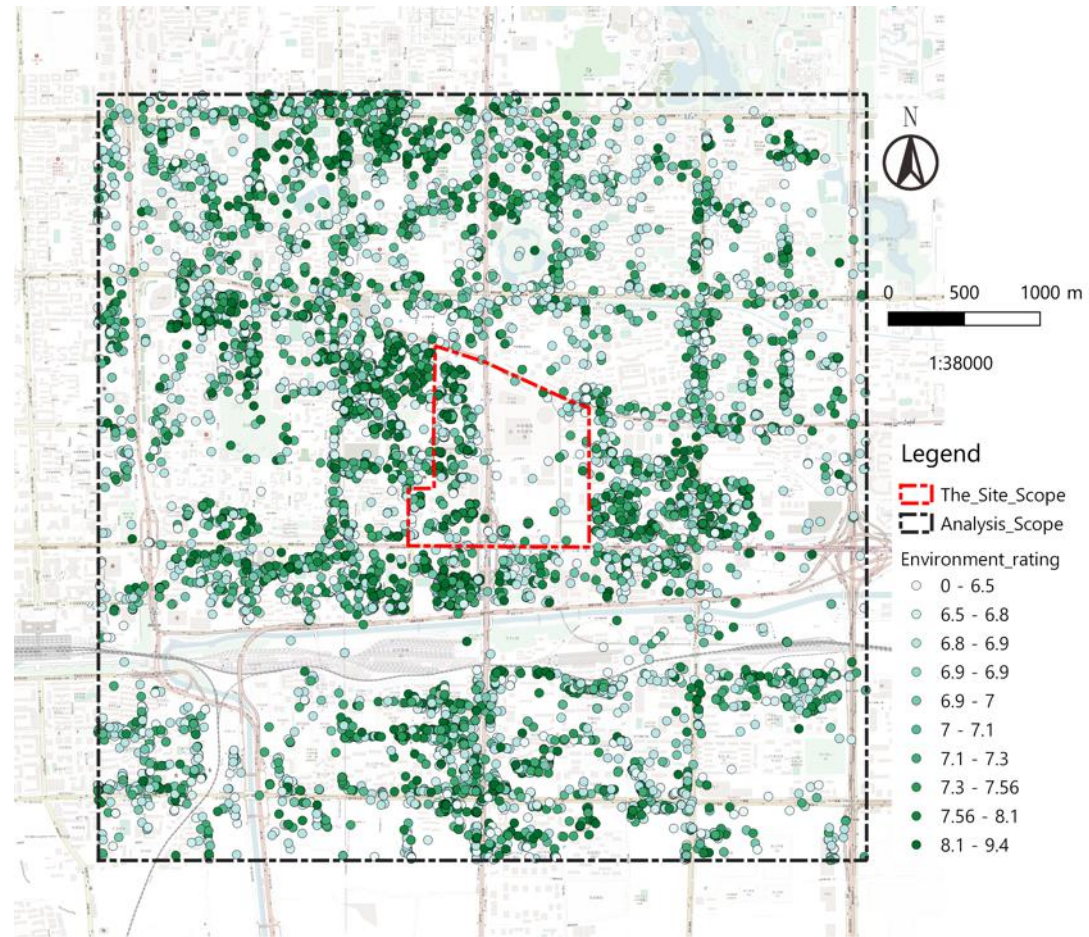

Environment Rating