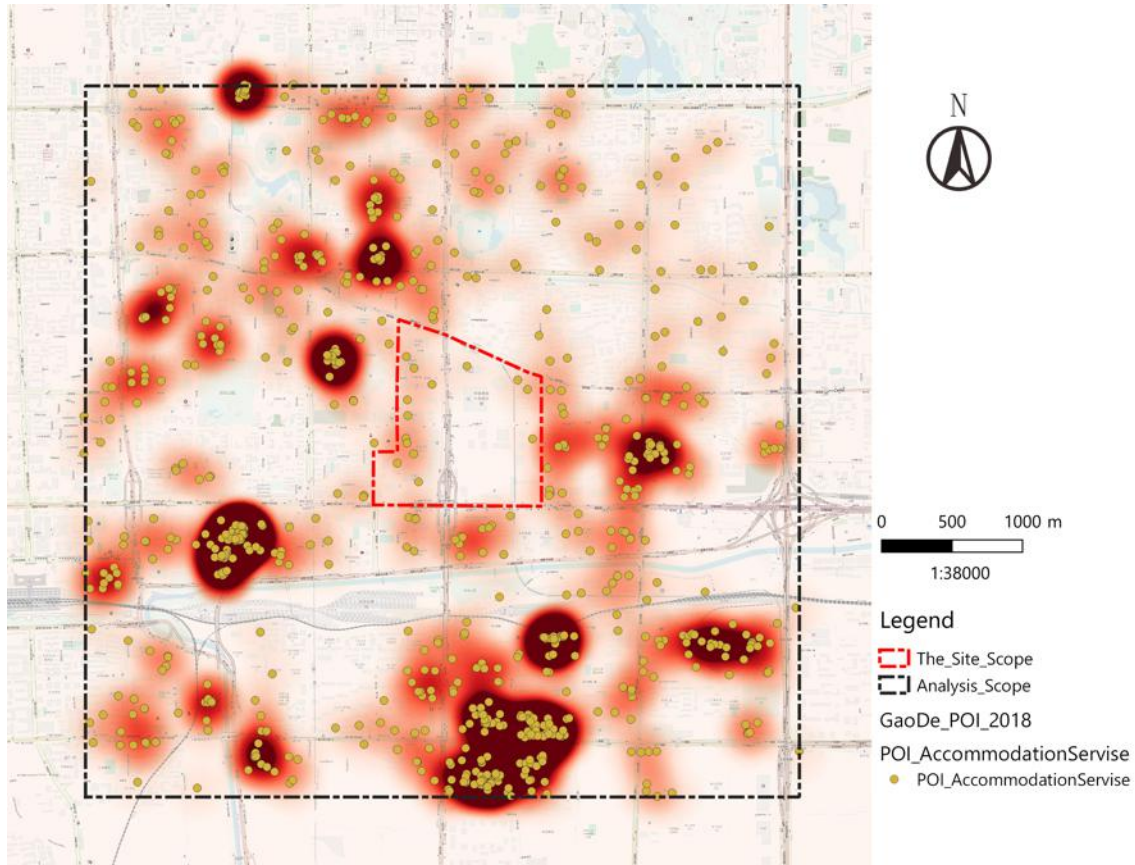

Data Contents

4. POIs

AccomodationService