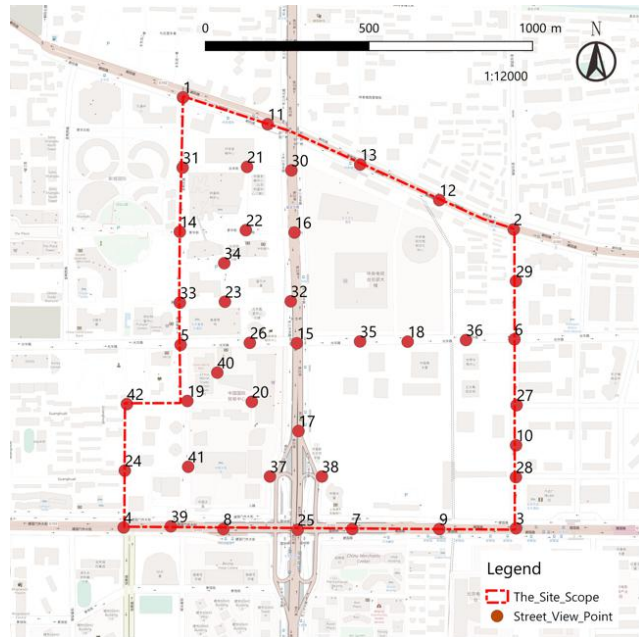

## 9. Remote Sensing Imagery over the years

2015

2019

## 10. Street View Images

Timeline:

2013.07	2017.06
---------	---------

Number of View\_pionts: 42

<https://geohey.com/apps/dataviz/210aab5e130a4bec8e83f0bb3ffb04a2/share?ak=Yjm5YjQ2ZmRkZDgwNGQyYzk0M2RmZTY4MDMwNGI4ZDc>