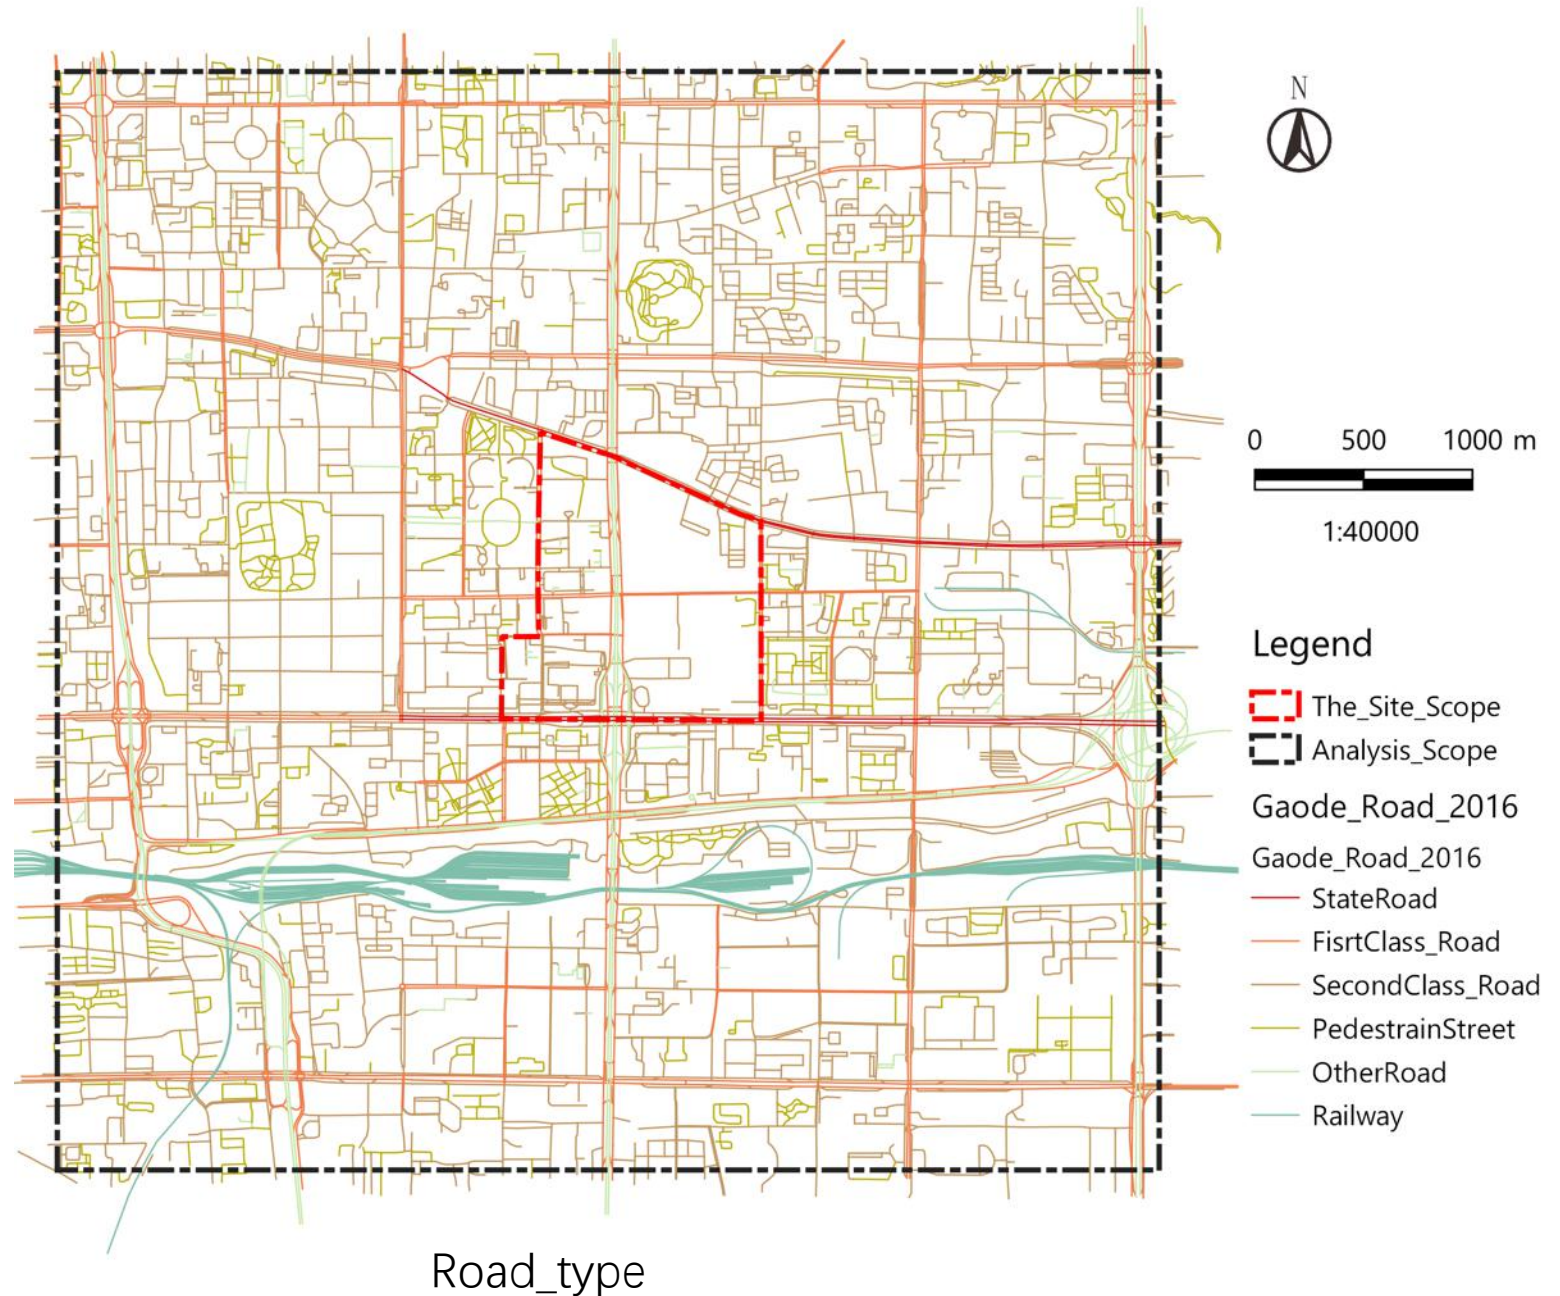

Data Contents

3. Roads

File Name: Gaode_Road_2016

File Type: Line

Amount: 8927

Key Elements:

	OBJECTID	NAME	ctype
data_example	24097	工人体育场北路	市区二级

<https://geohey.com/apps/dataviz/24fefb90aeba49f68786e09b915f142b/share?ak=YjM5YjQ2ZmRkZDgwNGQyYzk0M2RmZTY4M0MwNGI4ZDc>