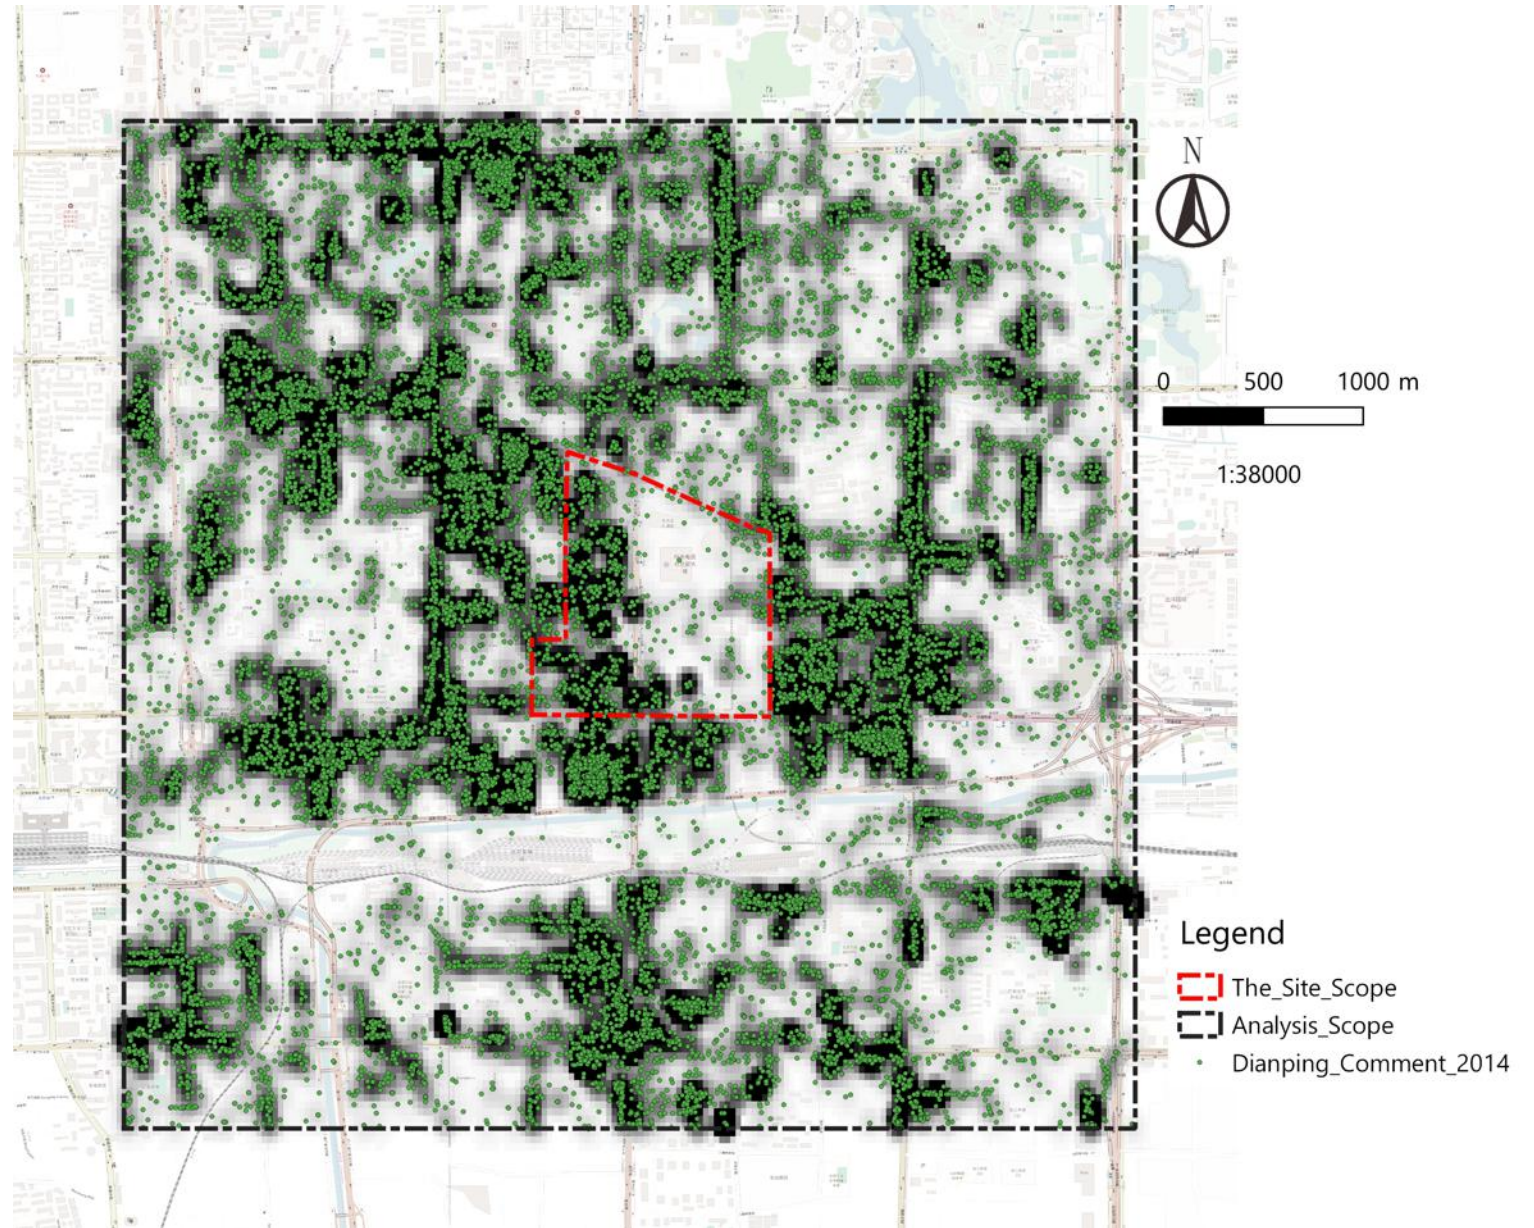

### Key Elements:

	name	big_cate	small_cate	address
example	鸭王烤鸭店(建国门店)	restaurant	Beijing cuisine	建国门外大街24号(赛特购物中心西侧)

stars	product_rating	environment_rating	service_rating
4	8.1	7.4	7.3

<https://geohey.com/apps/dataviz/6471c07d6596473e9cb7af208e5a4ff7/share?ak=YjM5YjQ2ZmRkZDgwNGQyYzk0M2RmZTY4MDMwN GI4ZDc>