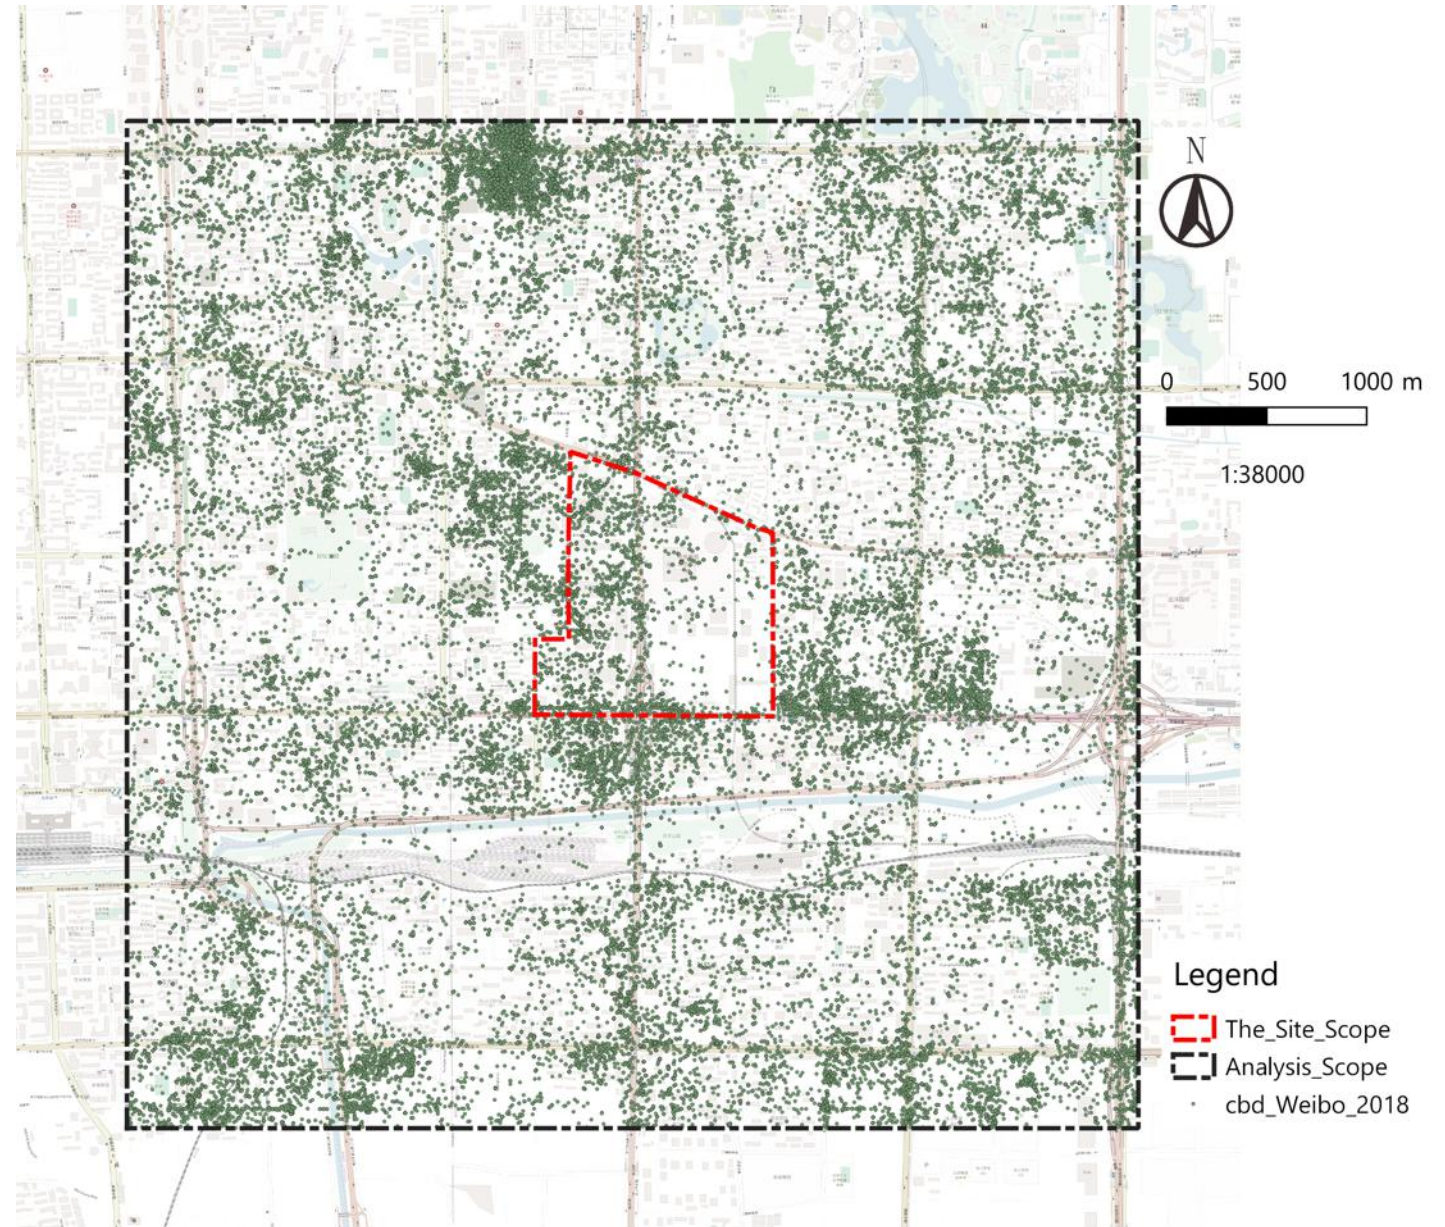

Data Contents

7. Weibo Posts

File Name: Weibo_2018

File Type: Point

Amount: 285978

Key Elements:

	OBJECTID	tweet_content	source	user_id
example	504	"On the road"	iPhone 6	2674120582

<https://geohey.com/apps/dataviz/0d21c7b01c664ad2a266f8734c628597/share?ak=YjM5YjQ2ZmRkZDgwNGQyYzk0M2RmZTY4M0MwNGI4ZDc>